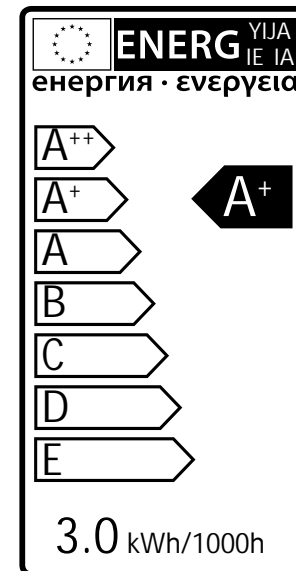

Catalpa

4121601

3 Watt On/Off 5.000
 190 Lumen Non dimmable
 3000 Kelvin Instant full light
 10.000 Hours Power factor > 0,5

Failure < 5% after 1000h
 Failure < 10% after 6000h
 Flux > 80% after 6000h
 CRI > 65